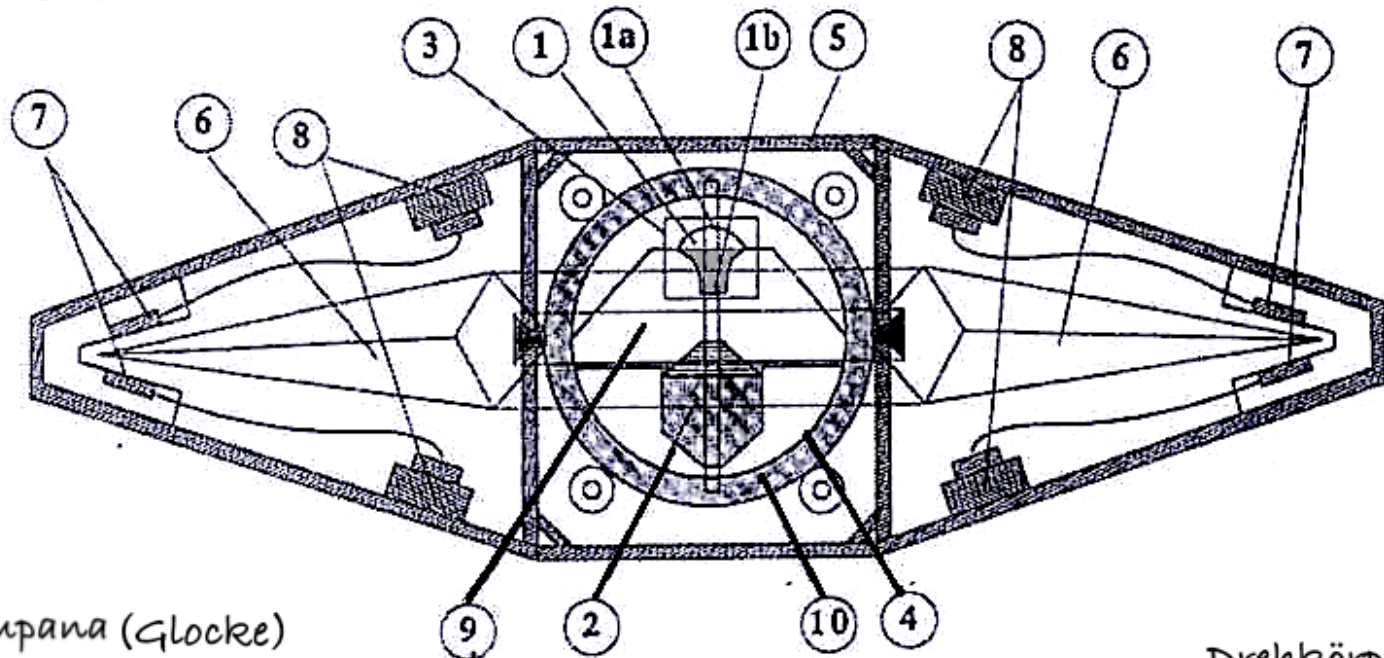

Vril-1-Triebwerk TACHYONATOR 7b

Motor electrostático vril-1

1. BELL campana (Glocke)

1a Y X POLE Polo YX

1b XY POLE Polo XY

Haupt und Anlass Generator

2. STARTER/GEN
generador principal y de arranque

3. BELL HOUSING (Glocke Mantel)
cubierta de la campana

4. VIBRATION INCLUSION
CLOSING Schwingungseinschluss
Confinamiento vibraciones

5. FRAME Ramen
Marco

6. ROTATING BODY Drehkörper
Cuerpo rotatorio

7. ELECTRO MAGS Elektromagnete
Electroimanes

8. POWER FEEDERS
CURRENT COLLECTORS
Alimentadores u recolectores de corriente
Stromspeiser u. Aufnehmer

9. VACUUM
vacío vakuum

10. VIBRATION Schwingung Panzer
TANKS Tanque anti-vibración